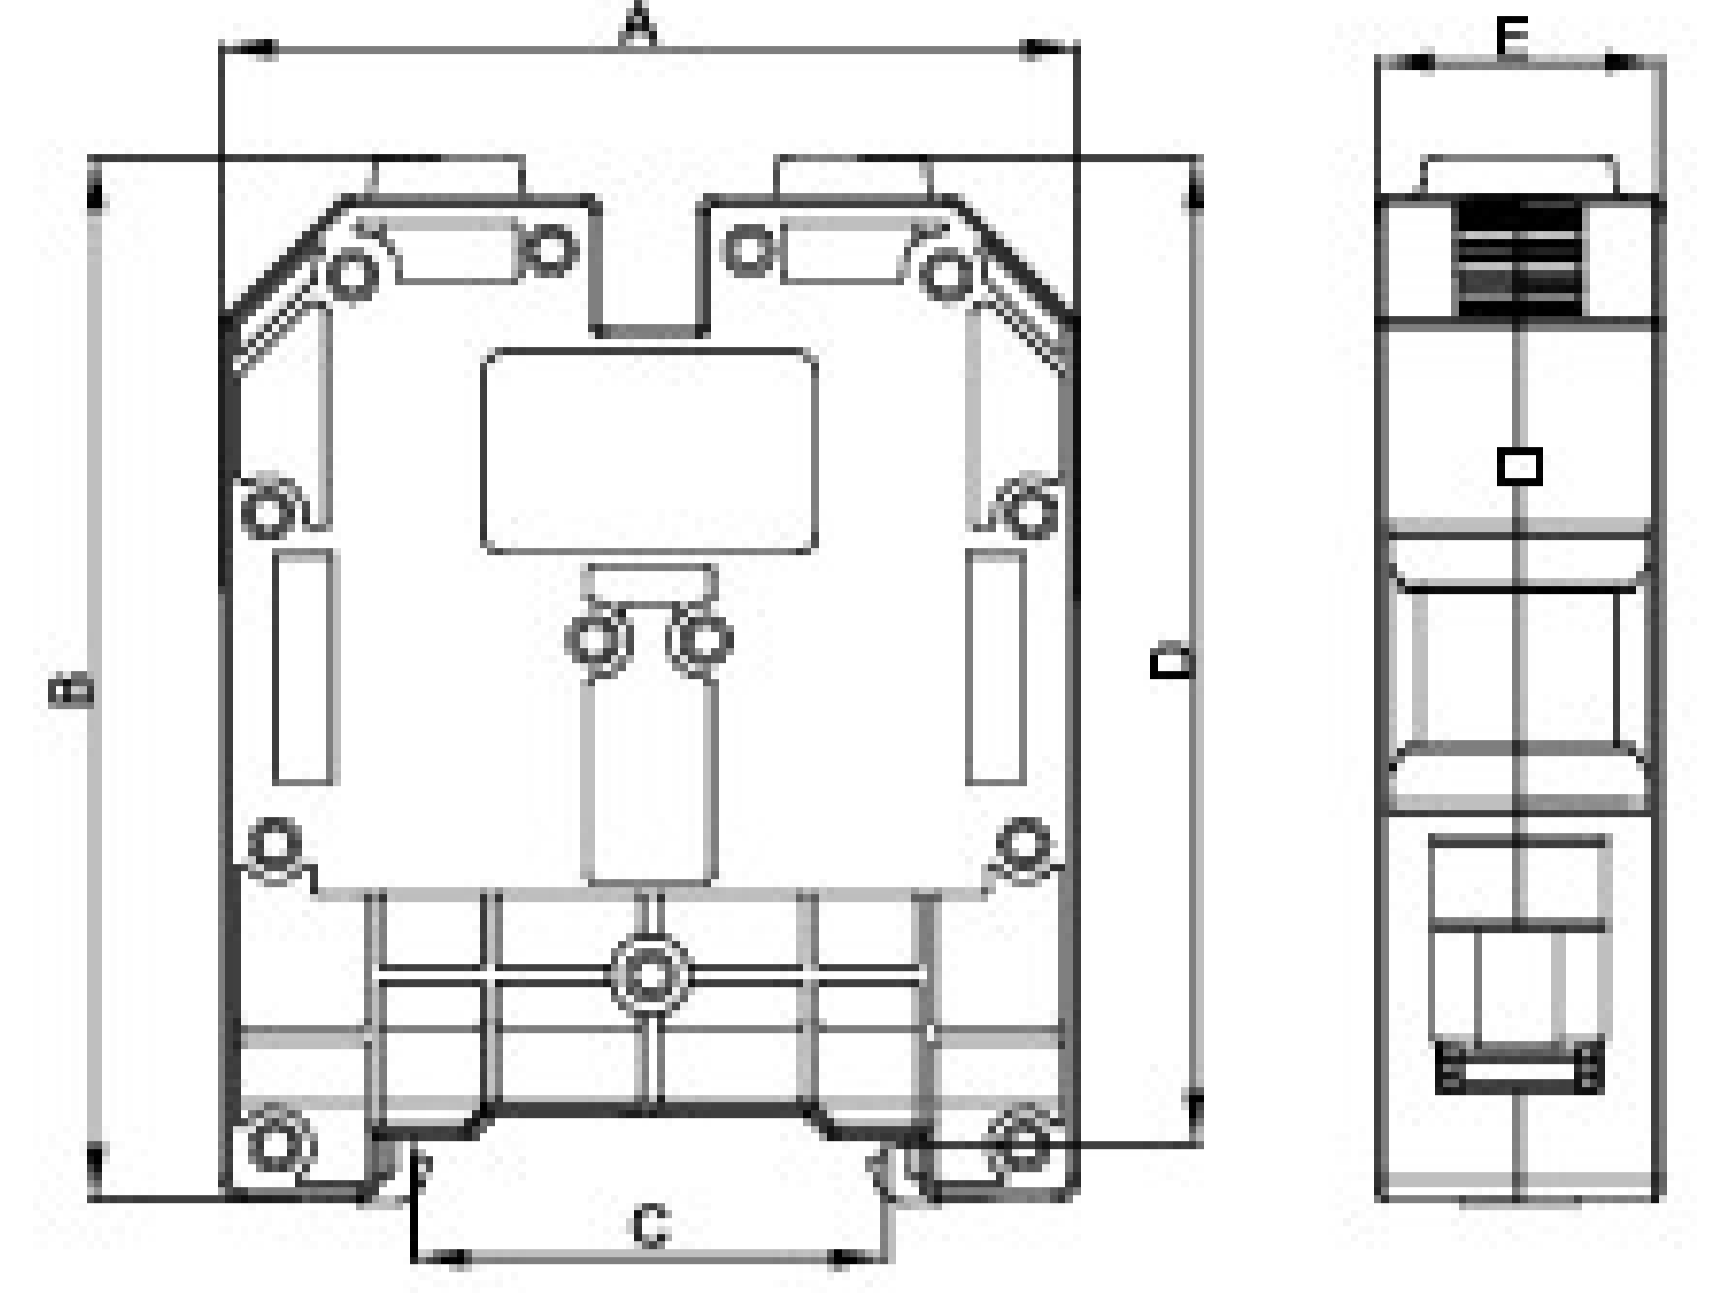

### MRK 70mm<sup>2</sup> SCREW CONNECTION RAIL TERMINAL BLOCK

**Product code:**  
Product code: 1082

<https://onka.com.tr/mrk-70mm2-screw-connection-rail-terminal-block>

### Dimensions

|   |      |
|---|------|
| A | 64   |
| B | 78   |
| C | 34.5 |
| D | 74   |
| E | 21   |

### Materials

|                |                   |           |
|----------------|-------------------|-----------|
| Body           | PA6.6             |           |
| Bridge         | Copper            |           |
| Contact        | DKP               |           |
| Screw          | Steel             |           |
| Temperature    | -40°C,+140°C      |           |
| Cable Strip L. | 20mm              |           |
| Torque         | 6,0Nm             |           |
| Data           | TSE/CE            | UL        |
| Voltage        | 750V              | 600V      |
| Current        | 192A              | 125A      |
| Section        | 70mm <sup>2</sup> | AWG2/0str |
| Norm           | EN-60947-7-1      | UL1059    |